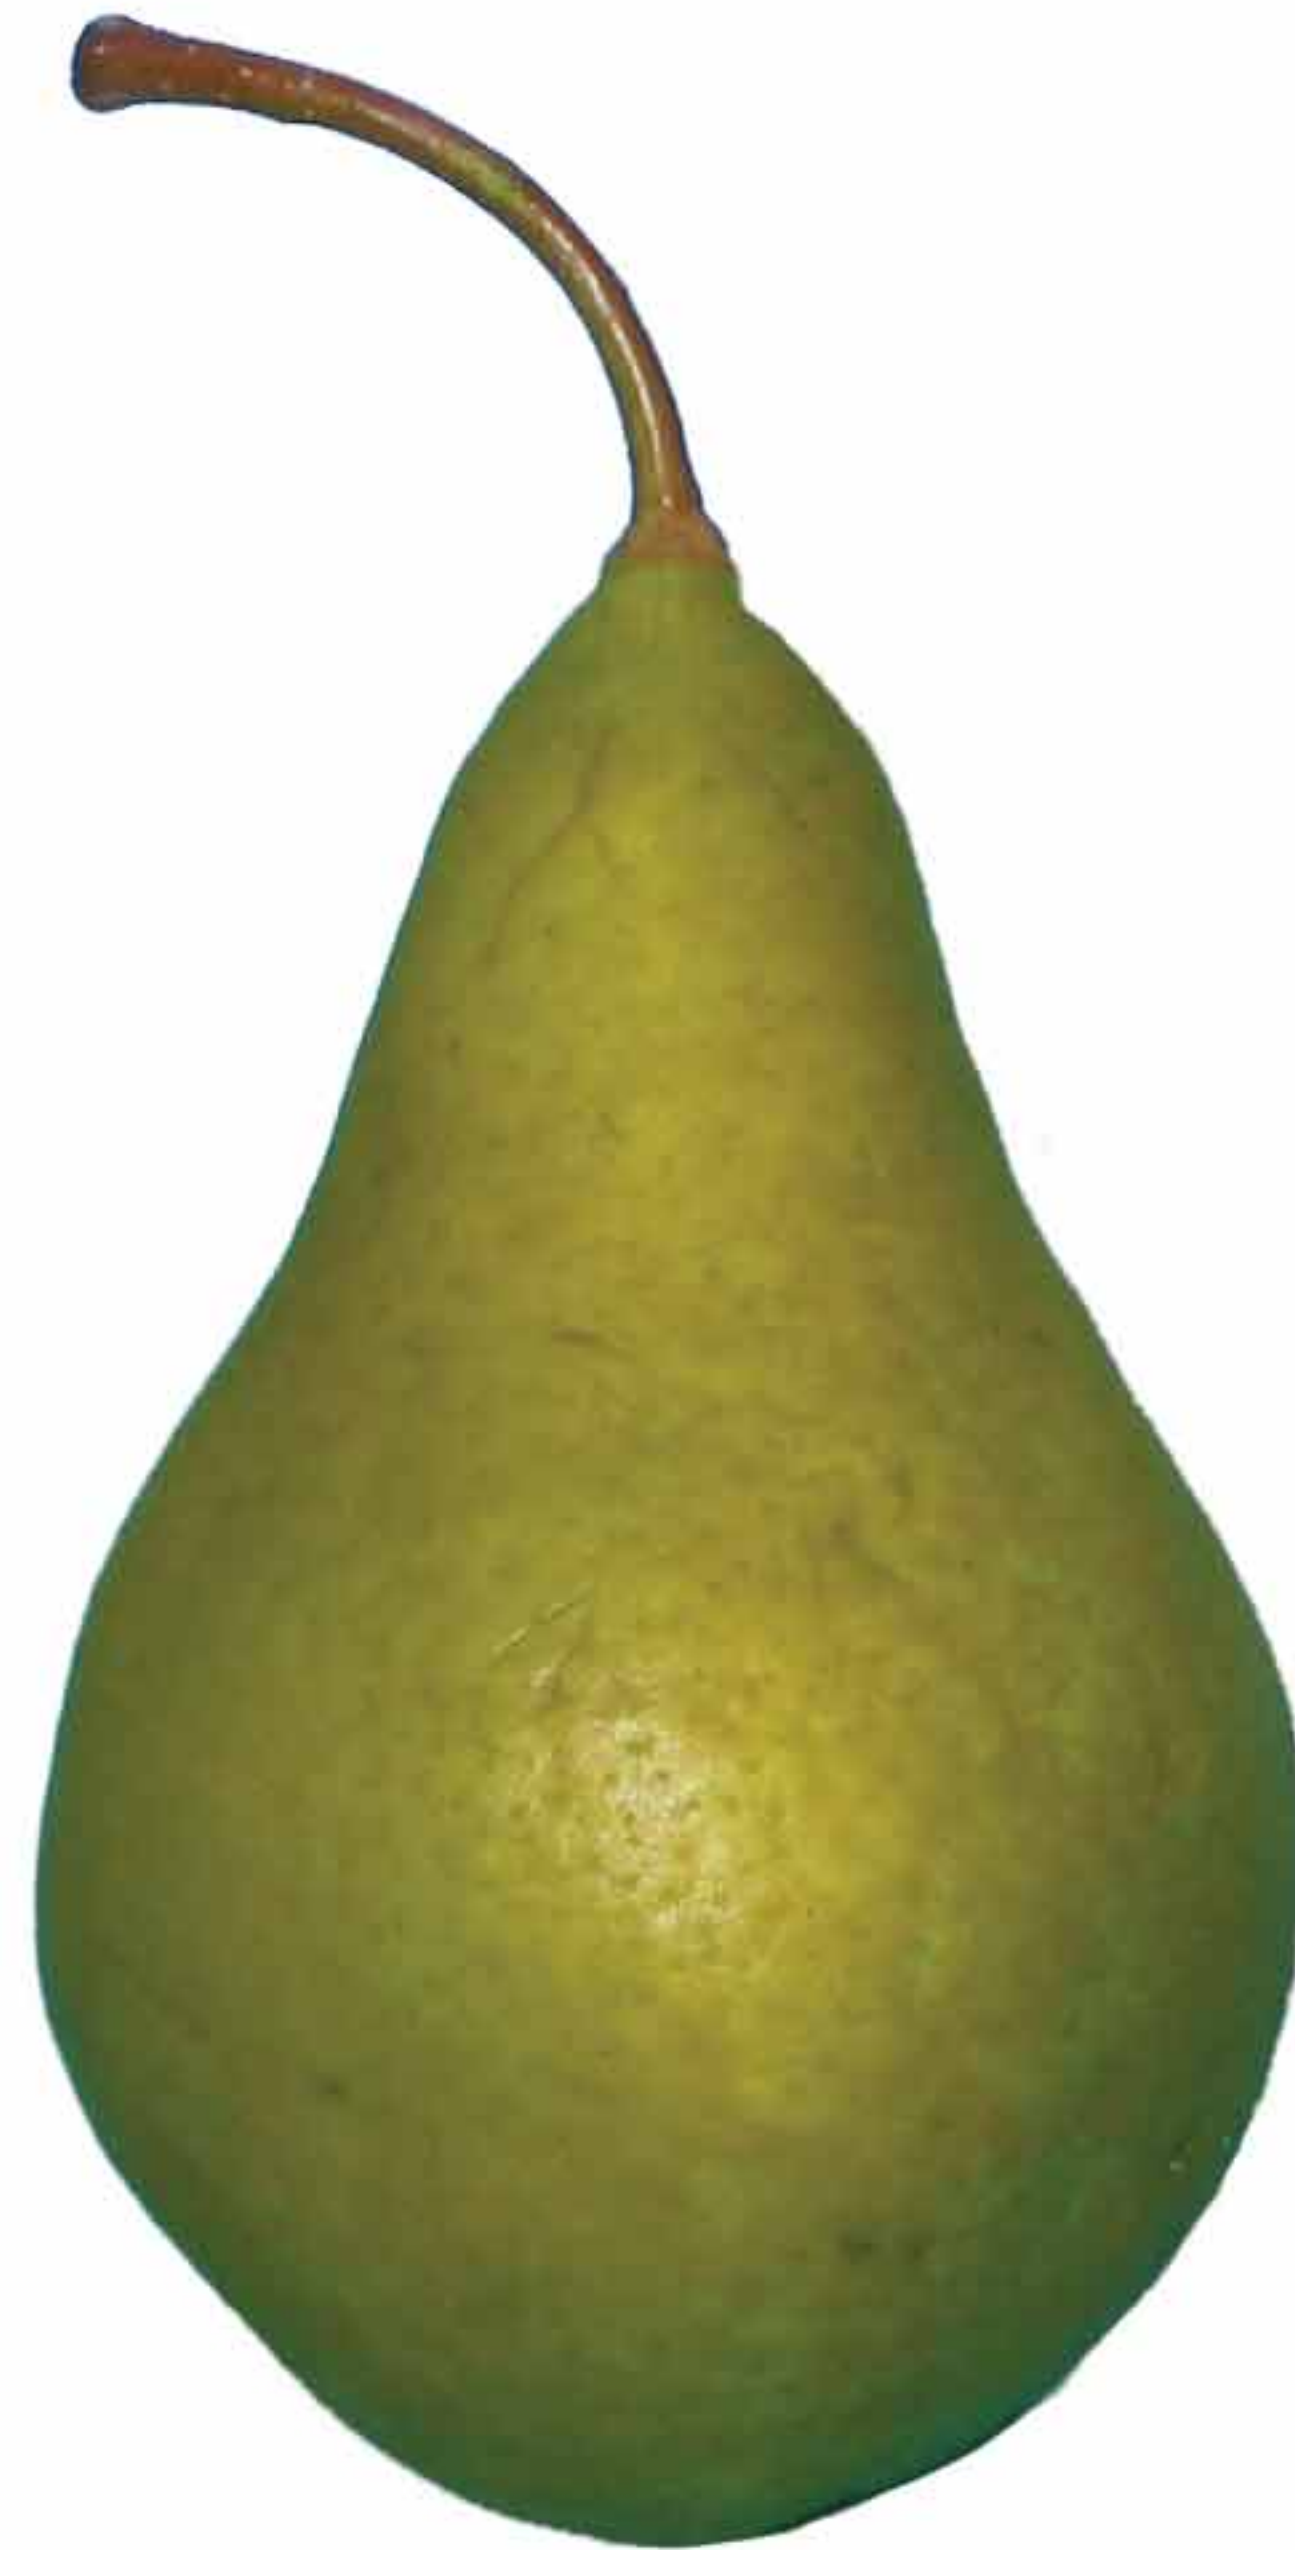

**HIGH FIDELITY
HOME THEATER SERIES
AUDIO CABLES**

COMICE

BOSC

by pear cable

Welcome to Pear Cable

We are a manufacturer of high-fidelity audio cables designed to offer the highest levels of accuracy possible. Utilizing proven science and engineering, and the highest quality materials, Pear Cables will help bring the natural beauty of sound from your system.