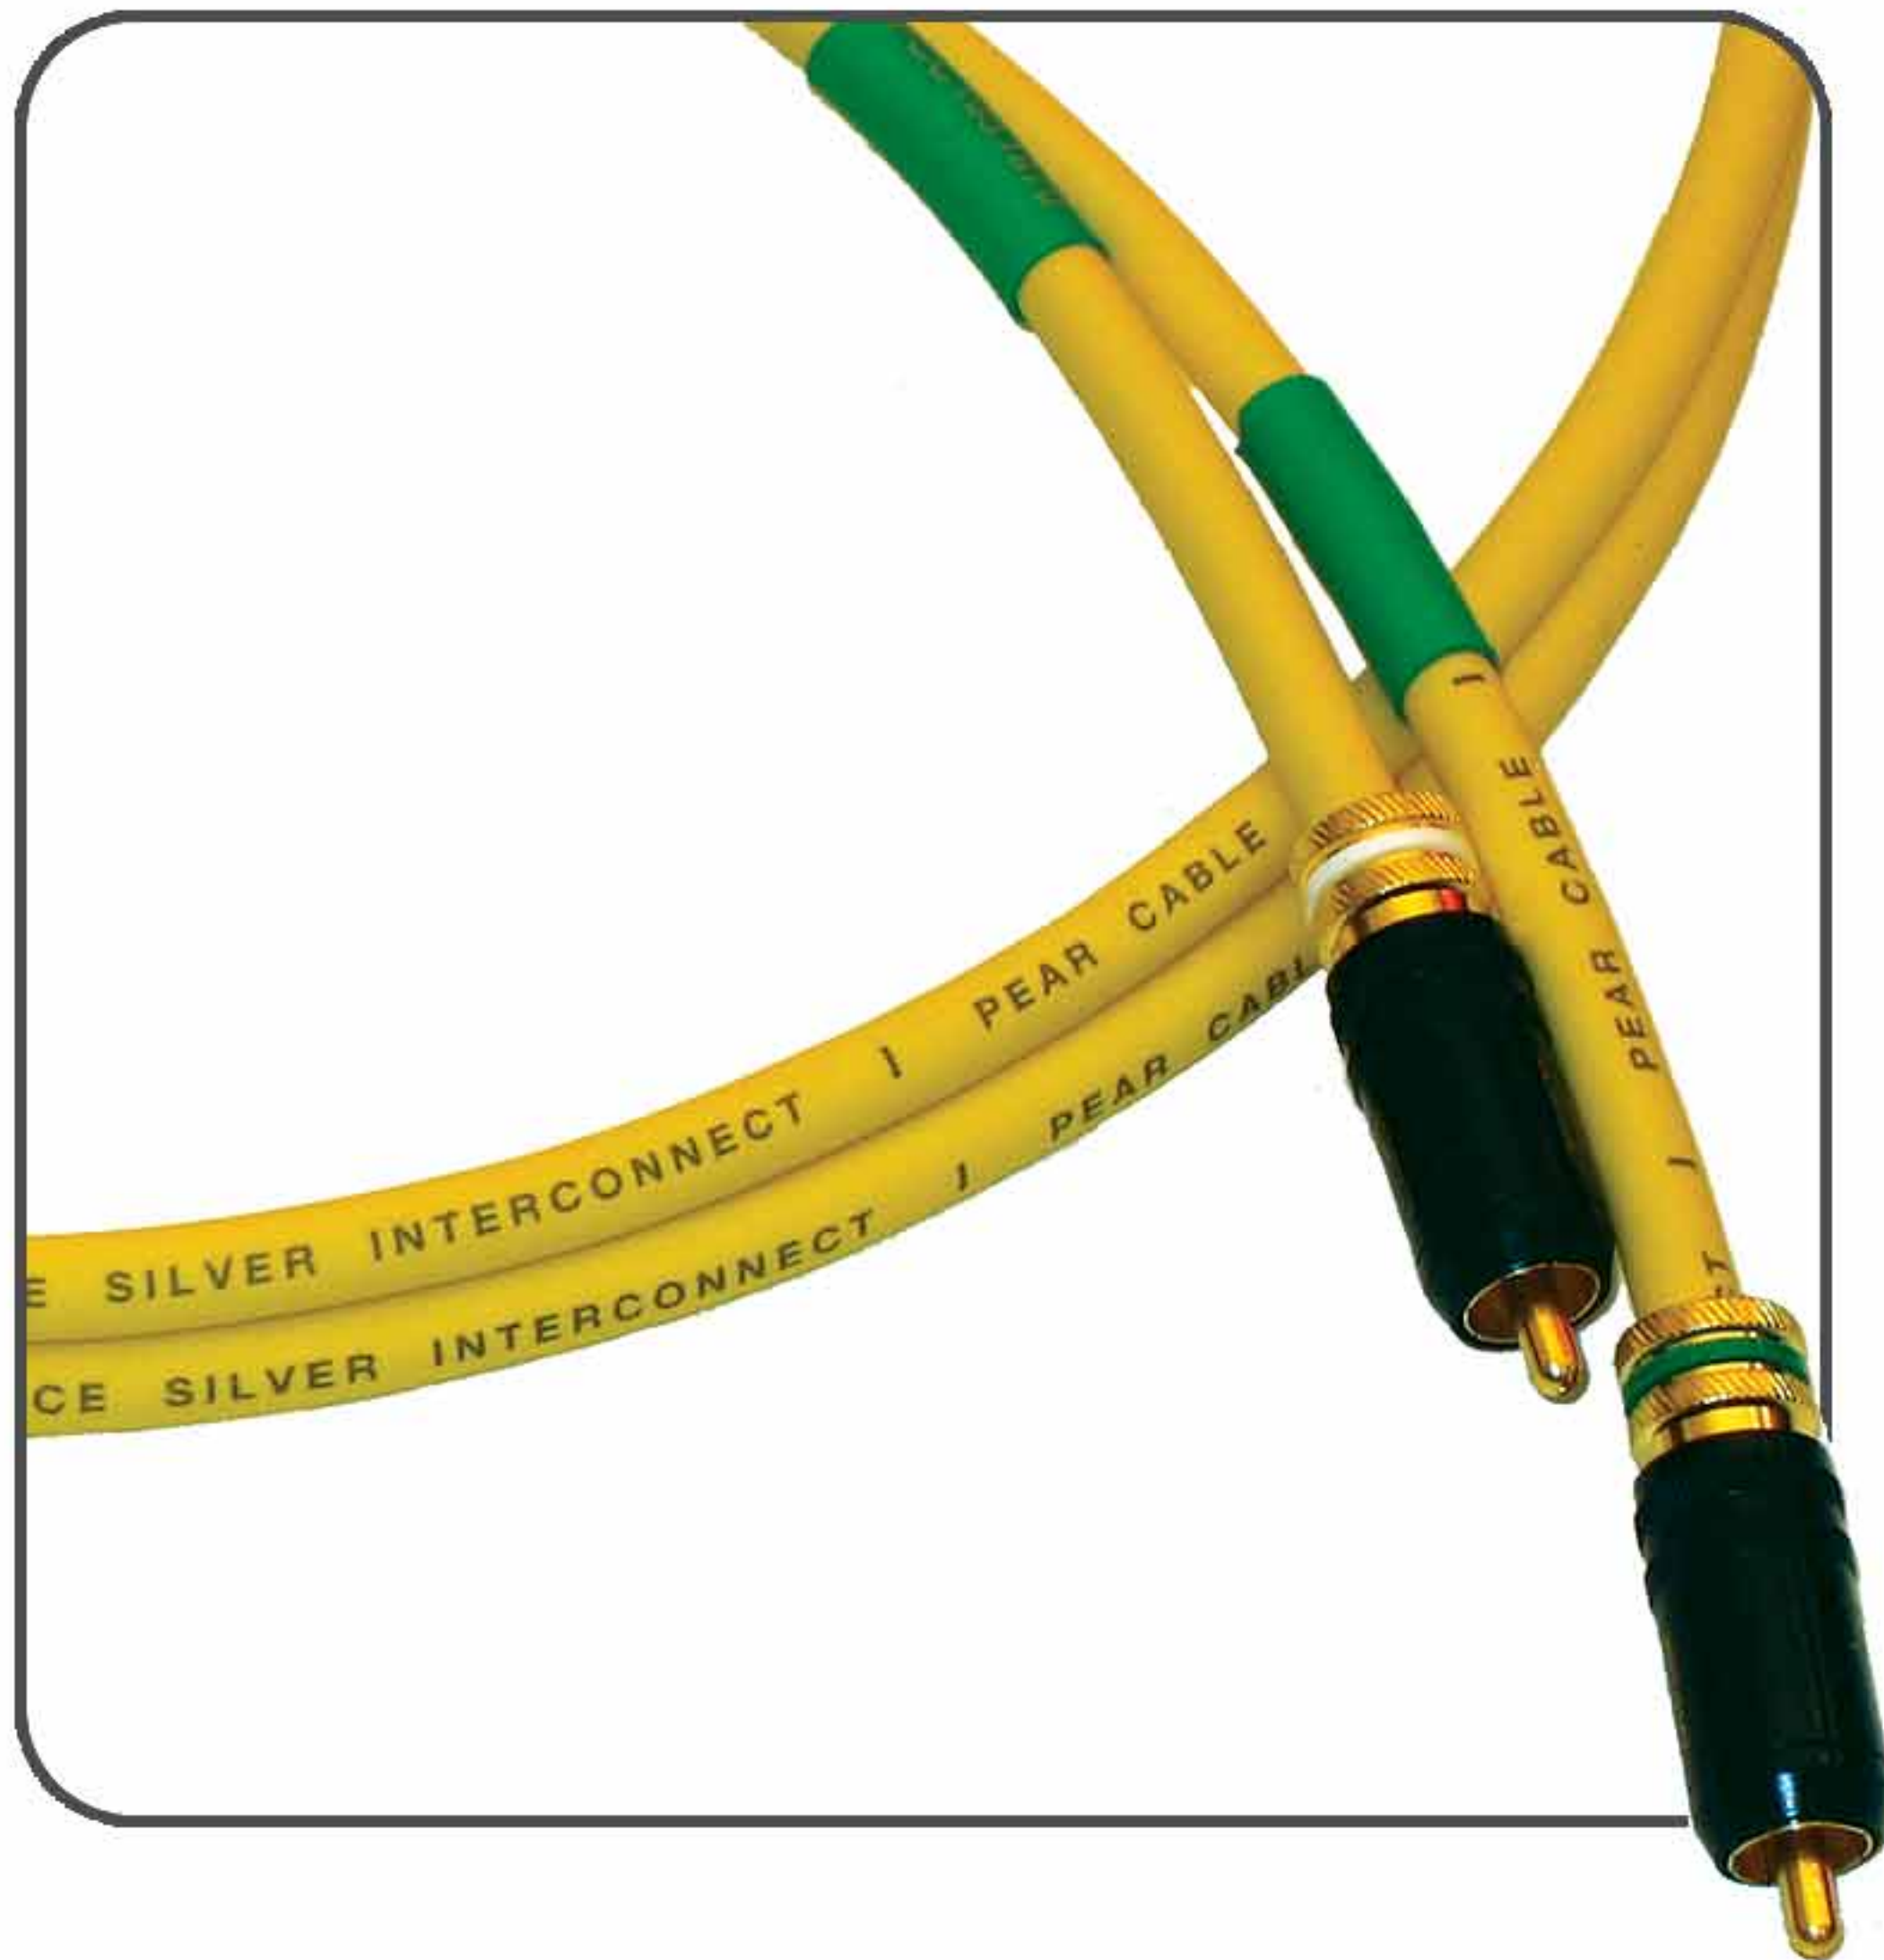

**HIGH FIDELITY
HOME THEATER SERIES
AUDIO CABLES**

COMICE

BOSC

by pear cable

Welcome to Pear Cable

We are a manufacturer of high-fidelity audio cables designed to offer the highest levels of accuracy possible. Utilizing proven science and engineering, and the highest quality materials, Pear Cables will help bring the natural beauty of sound from your system.

Made in the USA for superior quality.

Sound Engineering and Science

When you purchase a Pear Cable, you are buying innovation, quality, and meticulous engineering. Every aspect of a Pear Cable has been carefully optimized to bring you measurable improvements in sound quality.

Systems are identical except for cables. Each cable path consists of a 5 meter pair of interconnects and 14 feet of speaker cable.

COMICE SILVER INTERCONNECT

- Low Capacitance
- Pure Annealed Silver
- Teflon Air Tubes
- TriboDead Noise Reduction
- Unique Serial Number
- Made in the USA

RCA

XLR

Beginning with Teflon air tubes and Teflon conductor insulation, the Comice Silver Interconnect provides low, linear capacitance for extremely fine detail. High purity, annealed, solid silver conductors further enable natural and accurate sound. Pear Cable's exclusive TriboDead electrically conductive polymer layer virtually eliminates vibration induced noise while providing 100% RFI coverage. The technology, materials, and overall quality of this interconnect make it a true over-achiever.