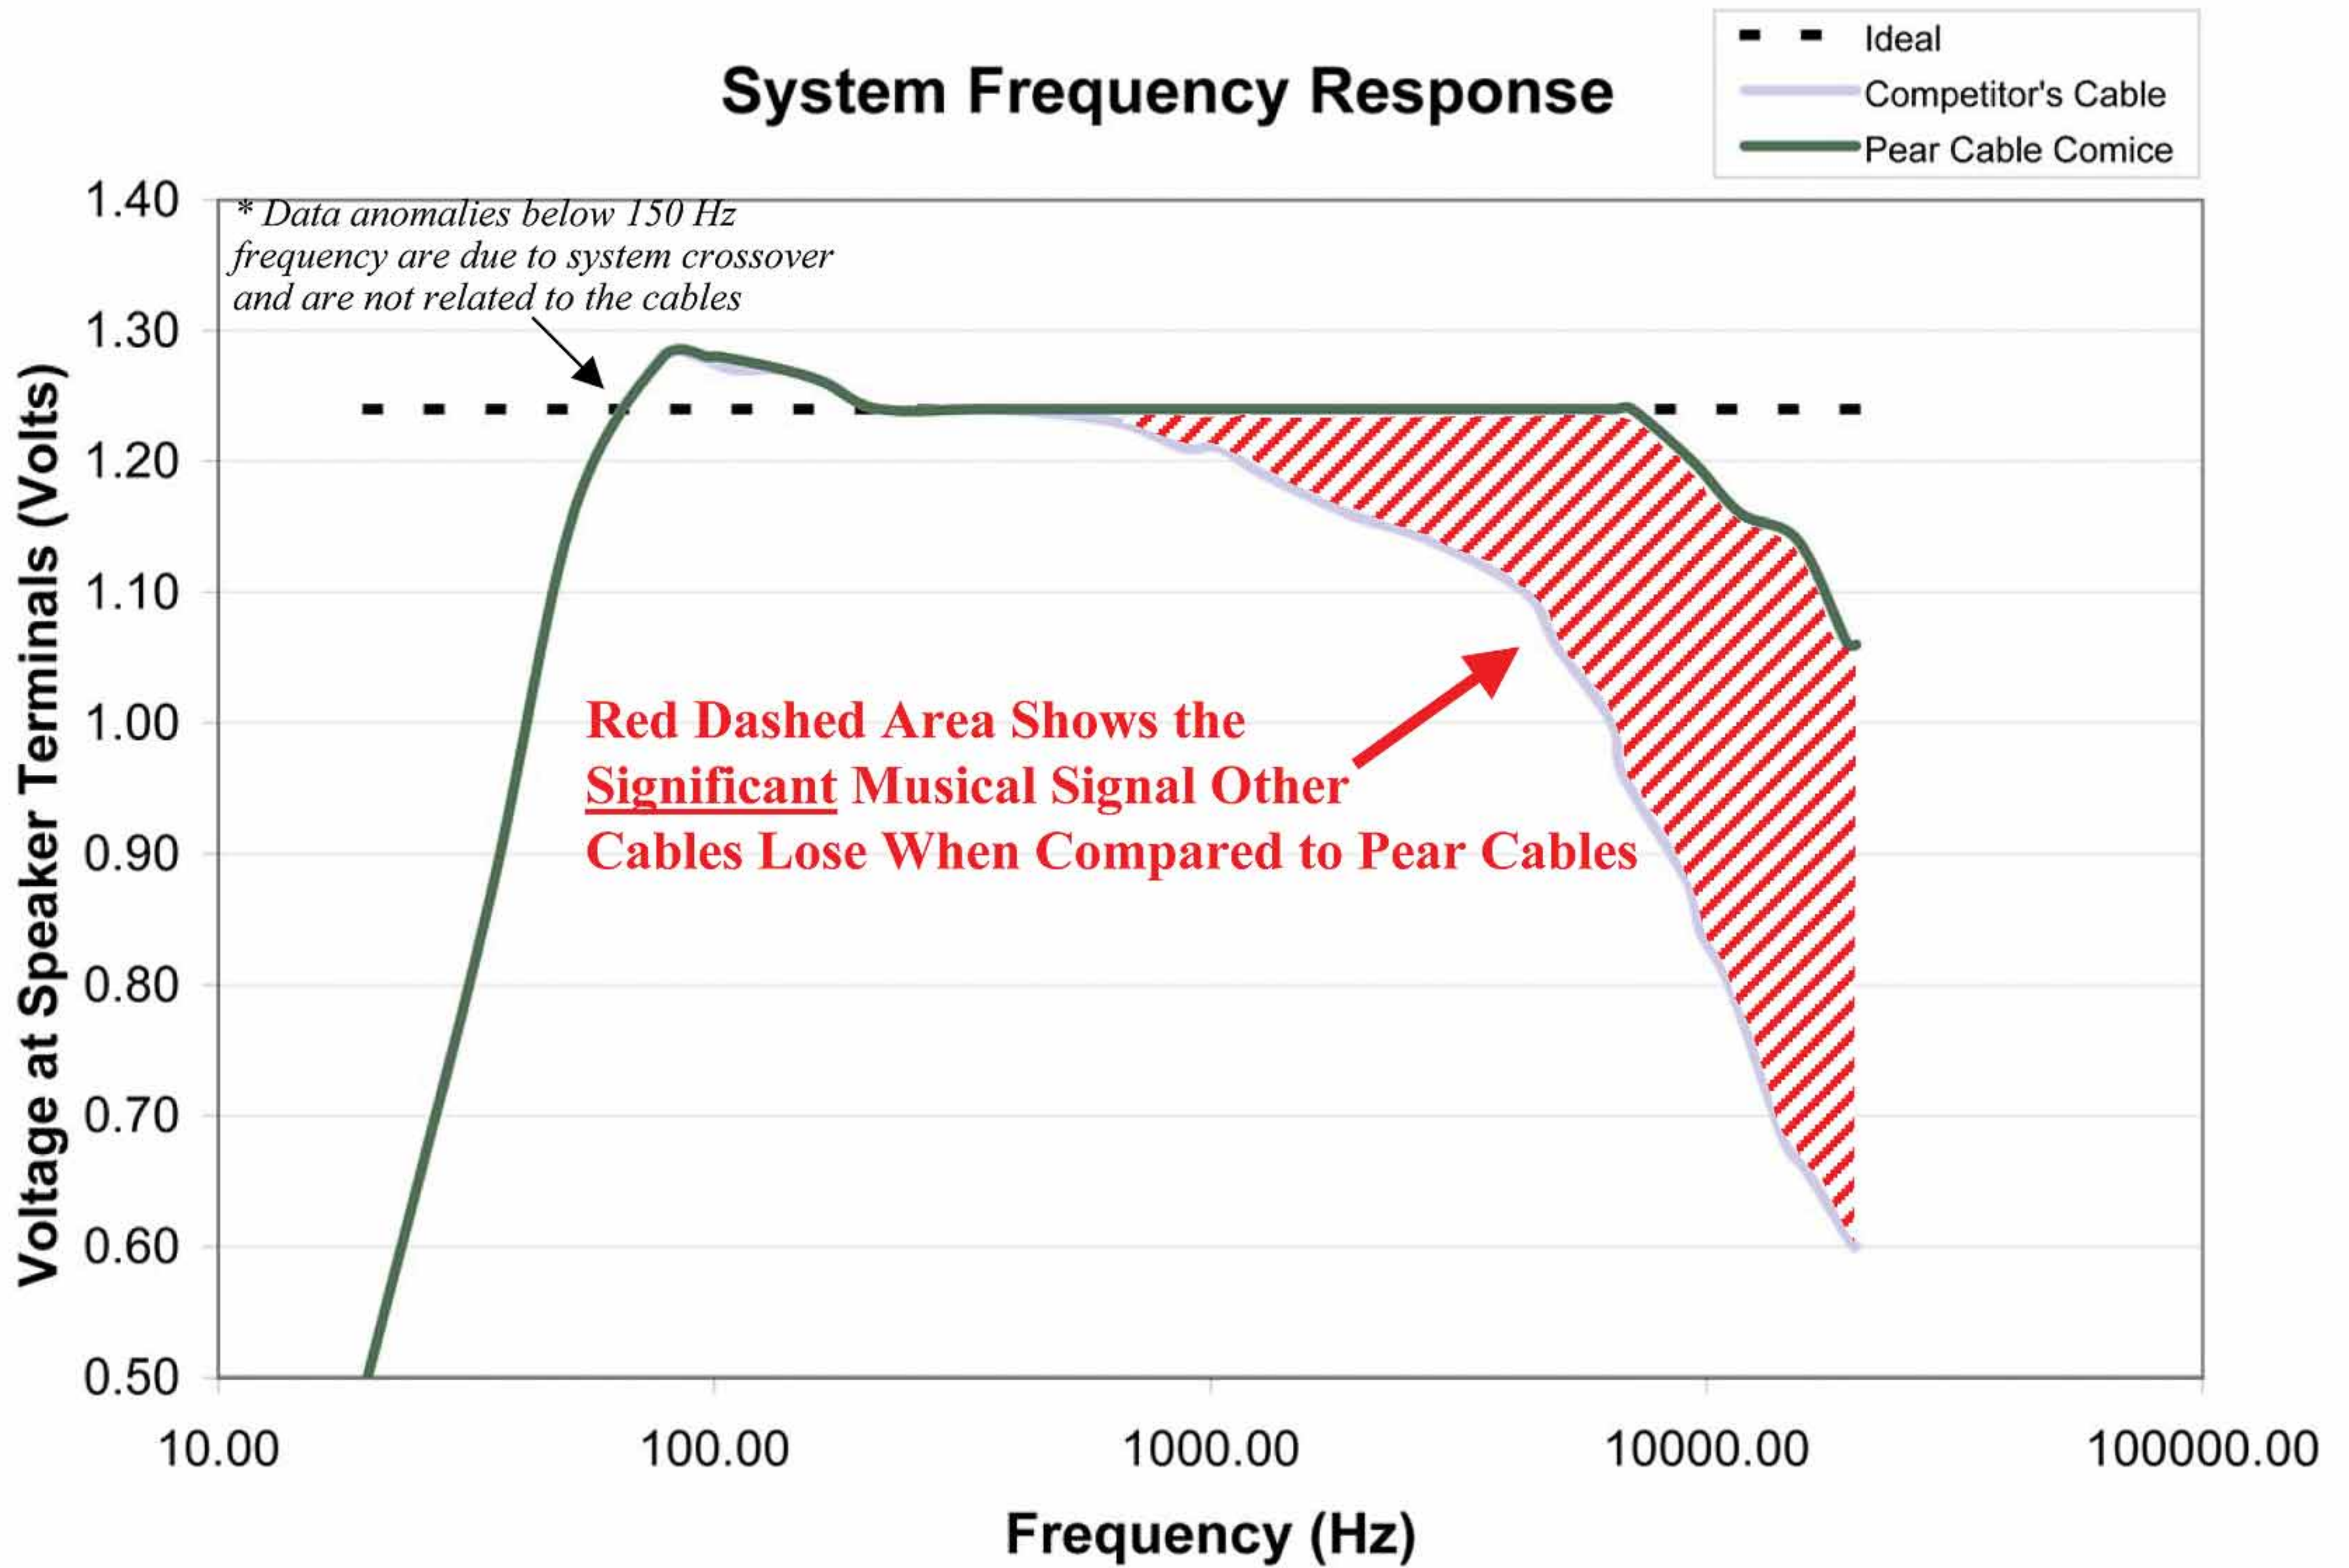

**HIGH FIDELITY
HOME THEATER SERIES
AUDIO CABLES**

COMICE

BOSC

by pear cable

Welcome to Pear Cable

We are a manufacturer of high-fidelity audio cables designed to offer the highest levels of accuracy possible. Utilizing proven science and engineering, and the highest quality materials, Pear Cables will help bring the natural beauty of sound from your system.

Our Home Theater Series audio cables offer exacting sonic performance in sleek and flexible cable designs. The finest materials, unrelenting attention to detail, and unsurpassed quality, set these cables apart.

Made in the USA for superior quality.

Sound Engineering and Science

When you purchase a Pear Cable, you are buying innovation, quality, and meticulous engineering. Every aspect of a Pear Cable has been carefully optimized to bring you measurable improvements in sound quality.

Systems are identical except for cables. Each cable path consists of a 5 meter pair of interconnects and 14 feet of speaker cable.

COMICE SILVER INTERCONNECT

- Low Capacitance
- Pure Annealed Silver
- Teflon Air Tubes
- TriboDead Noise Reduction
- Unique Serial Number
- Made in the USA