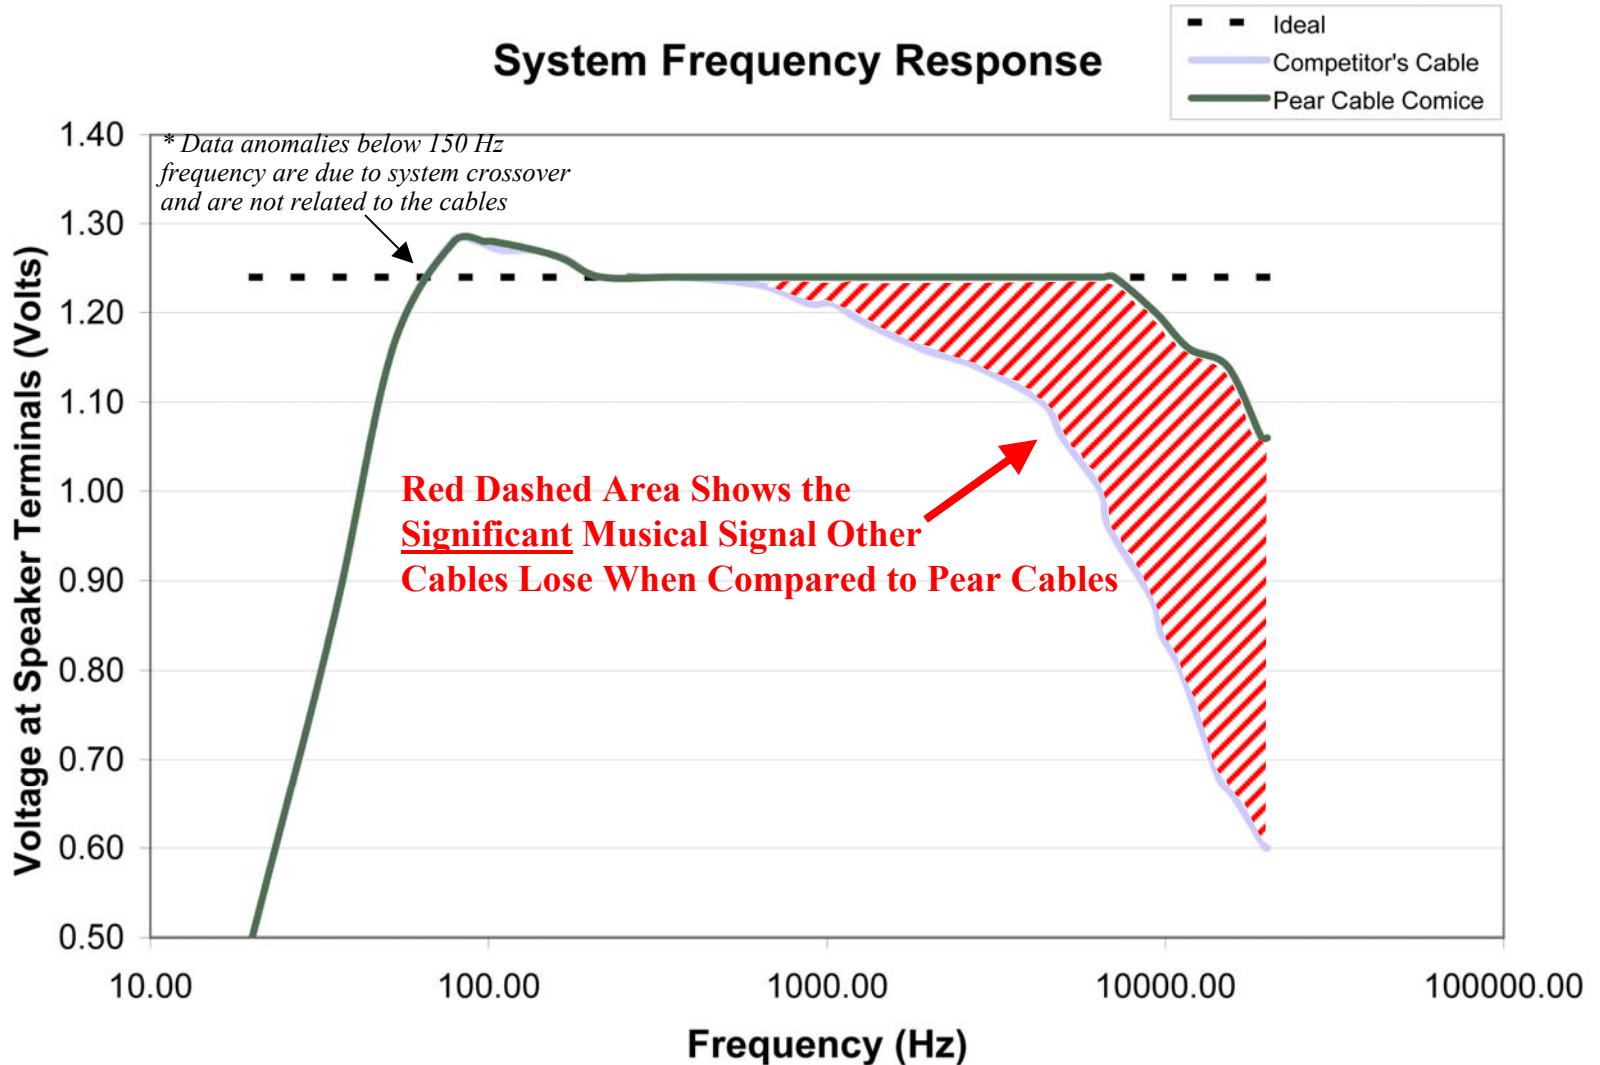

Cables Affect Sound Quality

Electrical Measurements of 2 Systems, Identical Except for the Cables, Show the Improvement That Pear Cables Can Make in Sound Quality

Systems are identical except for cables. Each cable path consists of a 5 meter pair of interconnects and 14 feet of speaker cable.